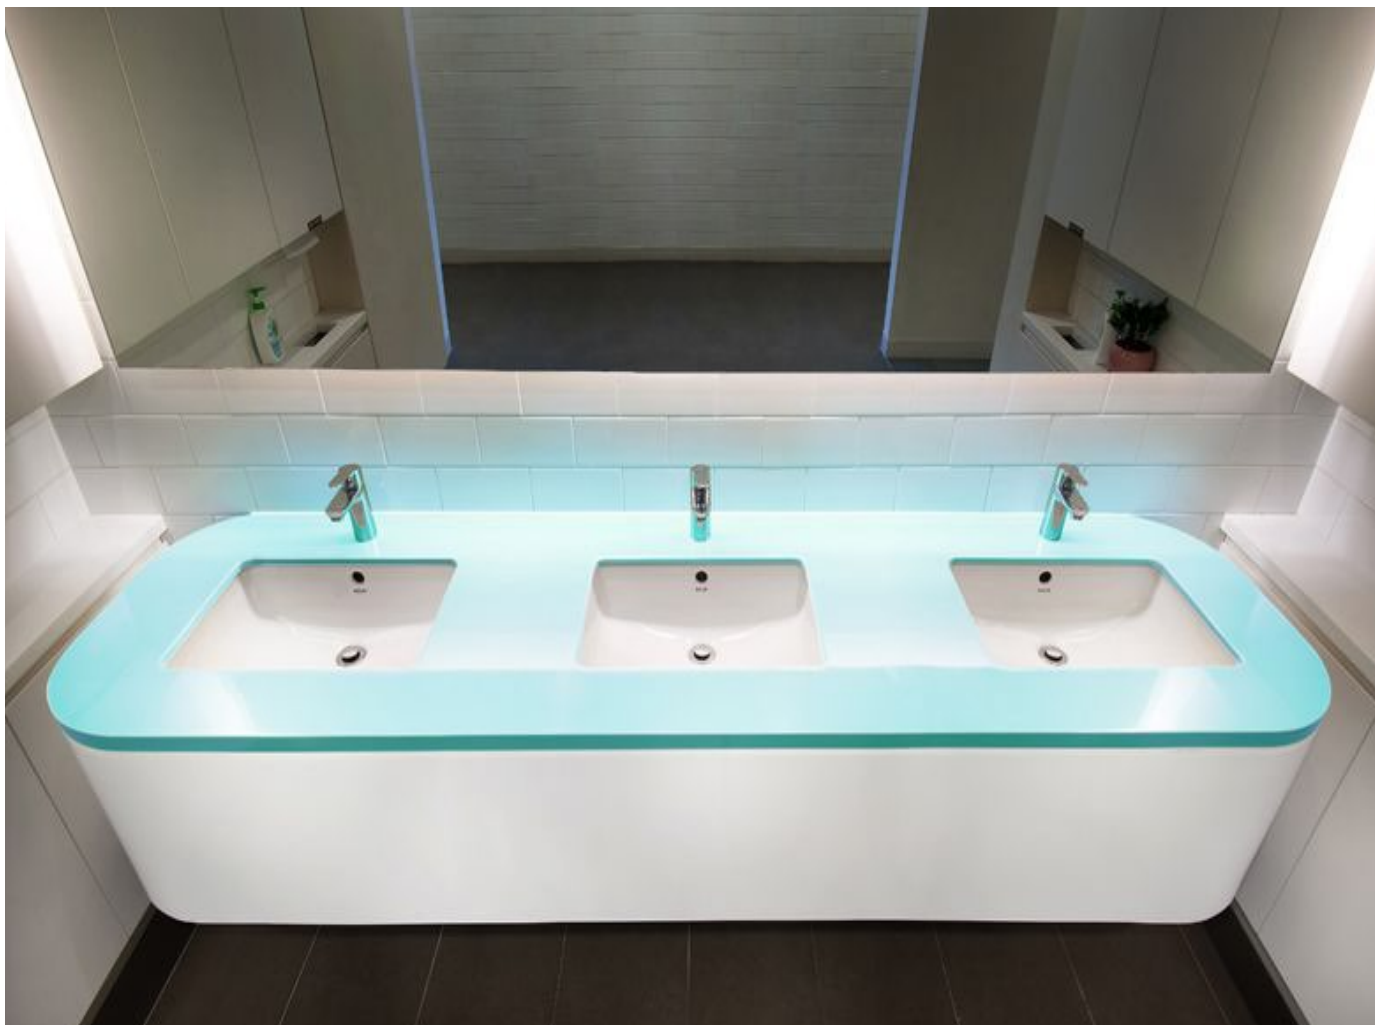

SS023
Sanded - Clay
3680 X 760 x 12 mm

SH428
Sanded - Mint
3680 X 760 x 12 mm

S0423
Sanded - Iceblue
3680 X 760 x 12 mm

VC118
Supreme - Cloudbank
3680 X 760 x 12 mm

S0423
Supreme - Dawn
3680 X 760 x 12 mm