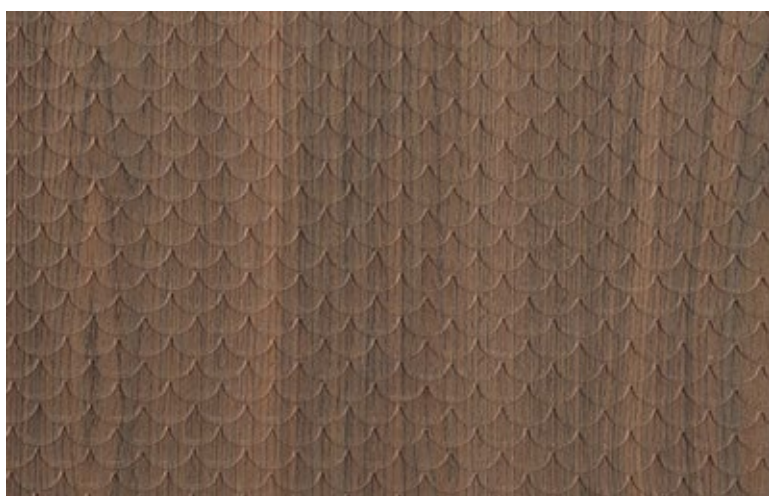

Noyer
3050x1220x4,4mm

Chêne fumé
3050x1220x4,4mm