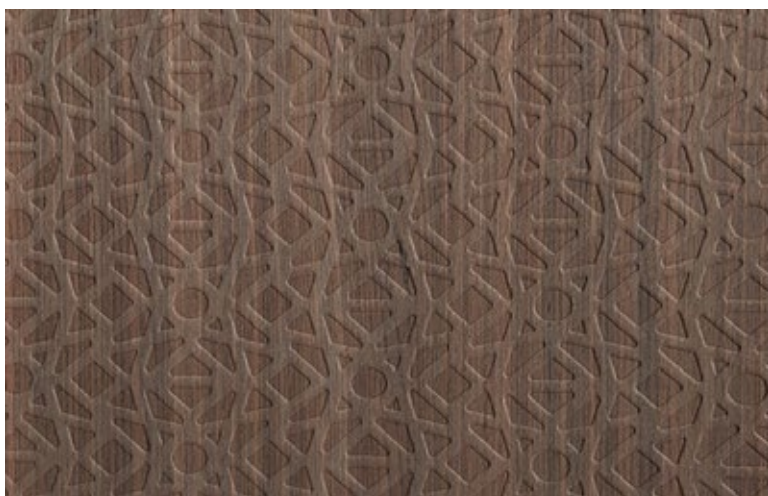

Noyer
2440x1220x4,4mm

Chêne fumé
2440x1220x4,4mm